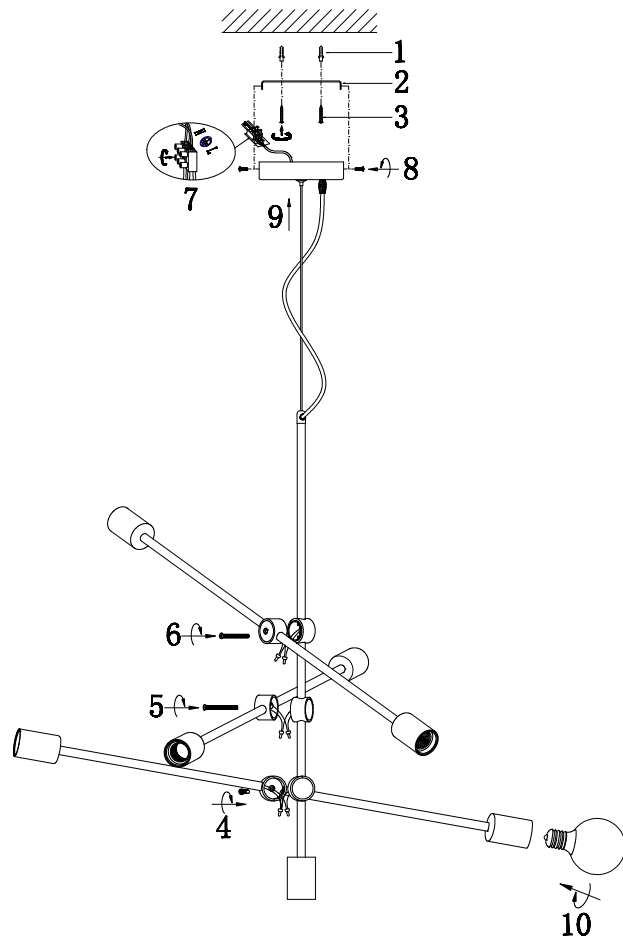

FREYA
TRADITION OF QUALITY

Instruction

FR5043PL-06BS

6 x E27 (60W)

Model: FR5043PL-06BS
Collection: Modern
Series: Octavia

Pendant Lamps